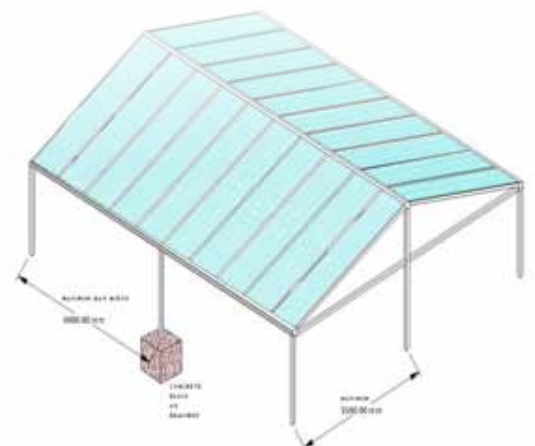

The Free-Standing Canopy Range

Free-Standing Canopy, Gable Roof Type 1

Free-Standing Canopy, Lean-To Style

The Omega Canopy

- **Free-Standing Canopy Range:**
Lean-to-Style:
Verandahs, Patio covers, Carports & Walkways
- **Gable-Roof (Type 1): Stand-alone carport**
- **Gable-Roof (Type 2):**
Stand-alone, Large bays for 2 or more cars, Caravan, Boat cover.

Free-Standing Canopy, Gable Roof Type 2

The Free-Standing Canopy Range

- **3 Styles:**
 - Lean-to-Style Roof
 - Gable-Roof Type 1
 - Gable-Roof Type 2
- **Clear, Bronze or Opal Polycarbonate or Glass Clear Plate Polycarbonate Roof Panels**
- **Projects upto 7.0M (Gable-Roof Type 2)**
- **Spans upto 4.0M between posts (Gable-Roof Type 2)**
- **Standard Widths upto 7.0m**
- **Powder coated structural aluminium metalwork as standard**
- **Available in: White or Brown (Mahogany RAL8016)**
- **10 Year guarantee**
- **Simple Assembly**
- **Extremely robust and stable**
- **Integral Eaves/Gutter**
- **Supporting Post(s) act as Downpipe(s).**

Free-standing, Gable-roof Type 1 Canopy Range

Projection	WIDTH				
	4.2 m	5.2 m	6.3 m	7.4 m	8.4 m
3.5 m	✓	✓	✓	✓	
4.0 m	✓	✓	✓	✓	✓

Free-standing, Gable roof Type 2 Canopy Range

Projection	WIDTH		
	6.2 m	7.0 m	8.0 m
3.5 m	✓	✓	✓
4.0 m	✓	✓	✓

Free-Standing, Lean-To Style Canopy Range

Projection	WIDTH										
	3.1 m	3.5 m	4.2 m	4.9 m	5.2 m	5.6 m	6.3 m	7.0 m	7.4 m	7.8 m	8.4 m
2.0 m	✓		✓		✓		✓		✓		
2.5 m	✓		✓		✓		✓		✓		
3.0 m	✓		✓		✓		✓		✓		
3.5 m		✓	✓	✓		✓	✓	✓		✓	✓
4.0 m		✓	✓	✓		✓	✓	✓		✓	✓